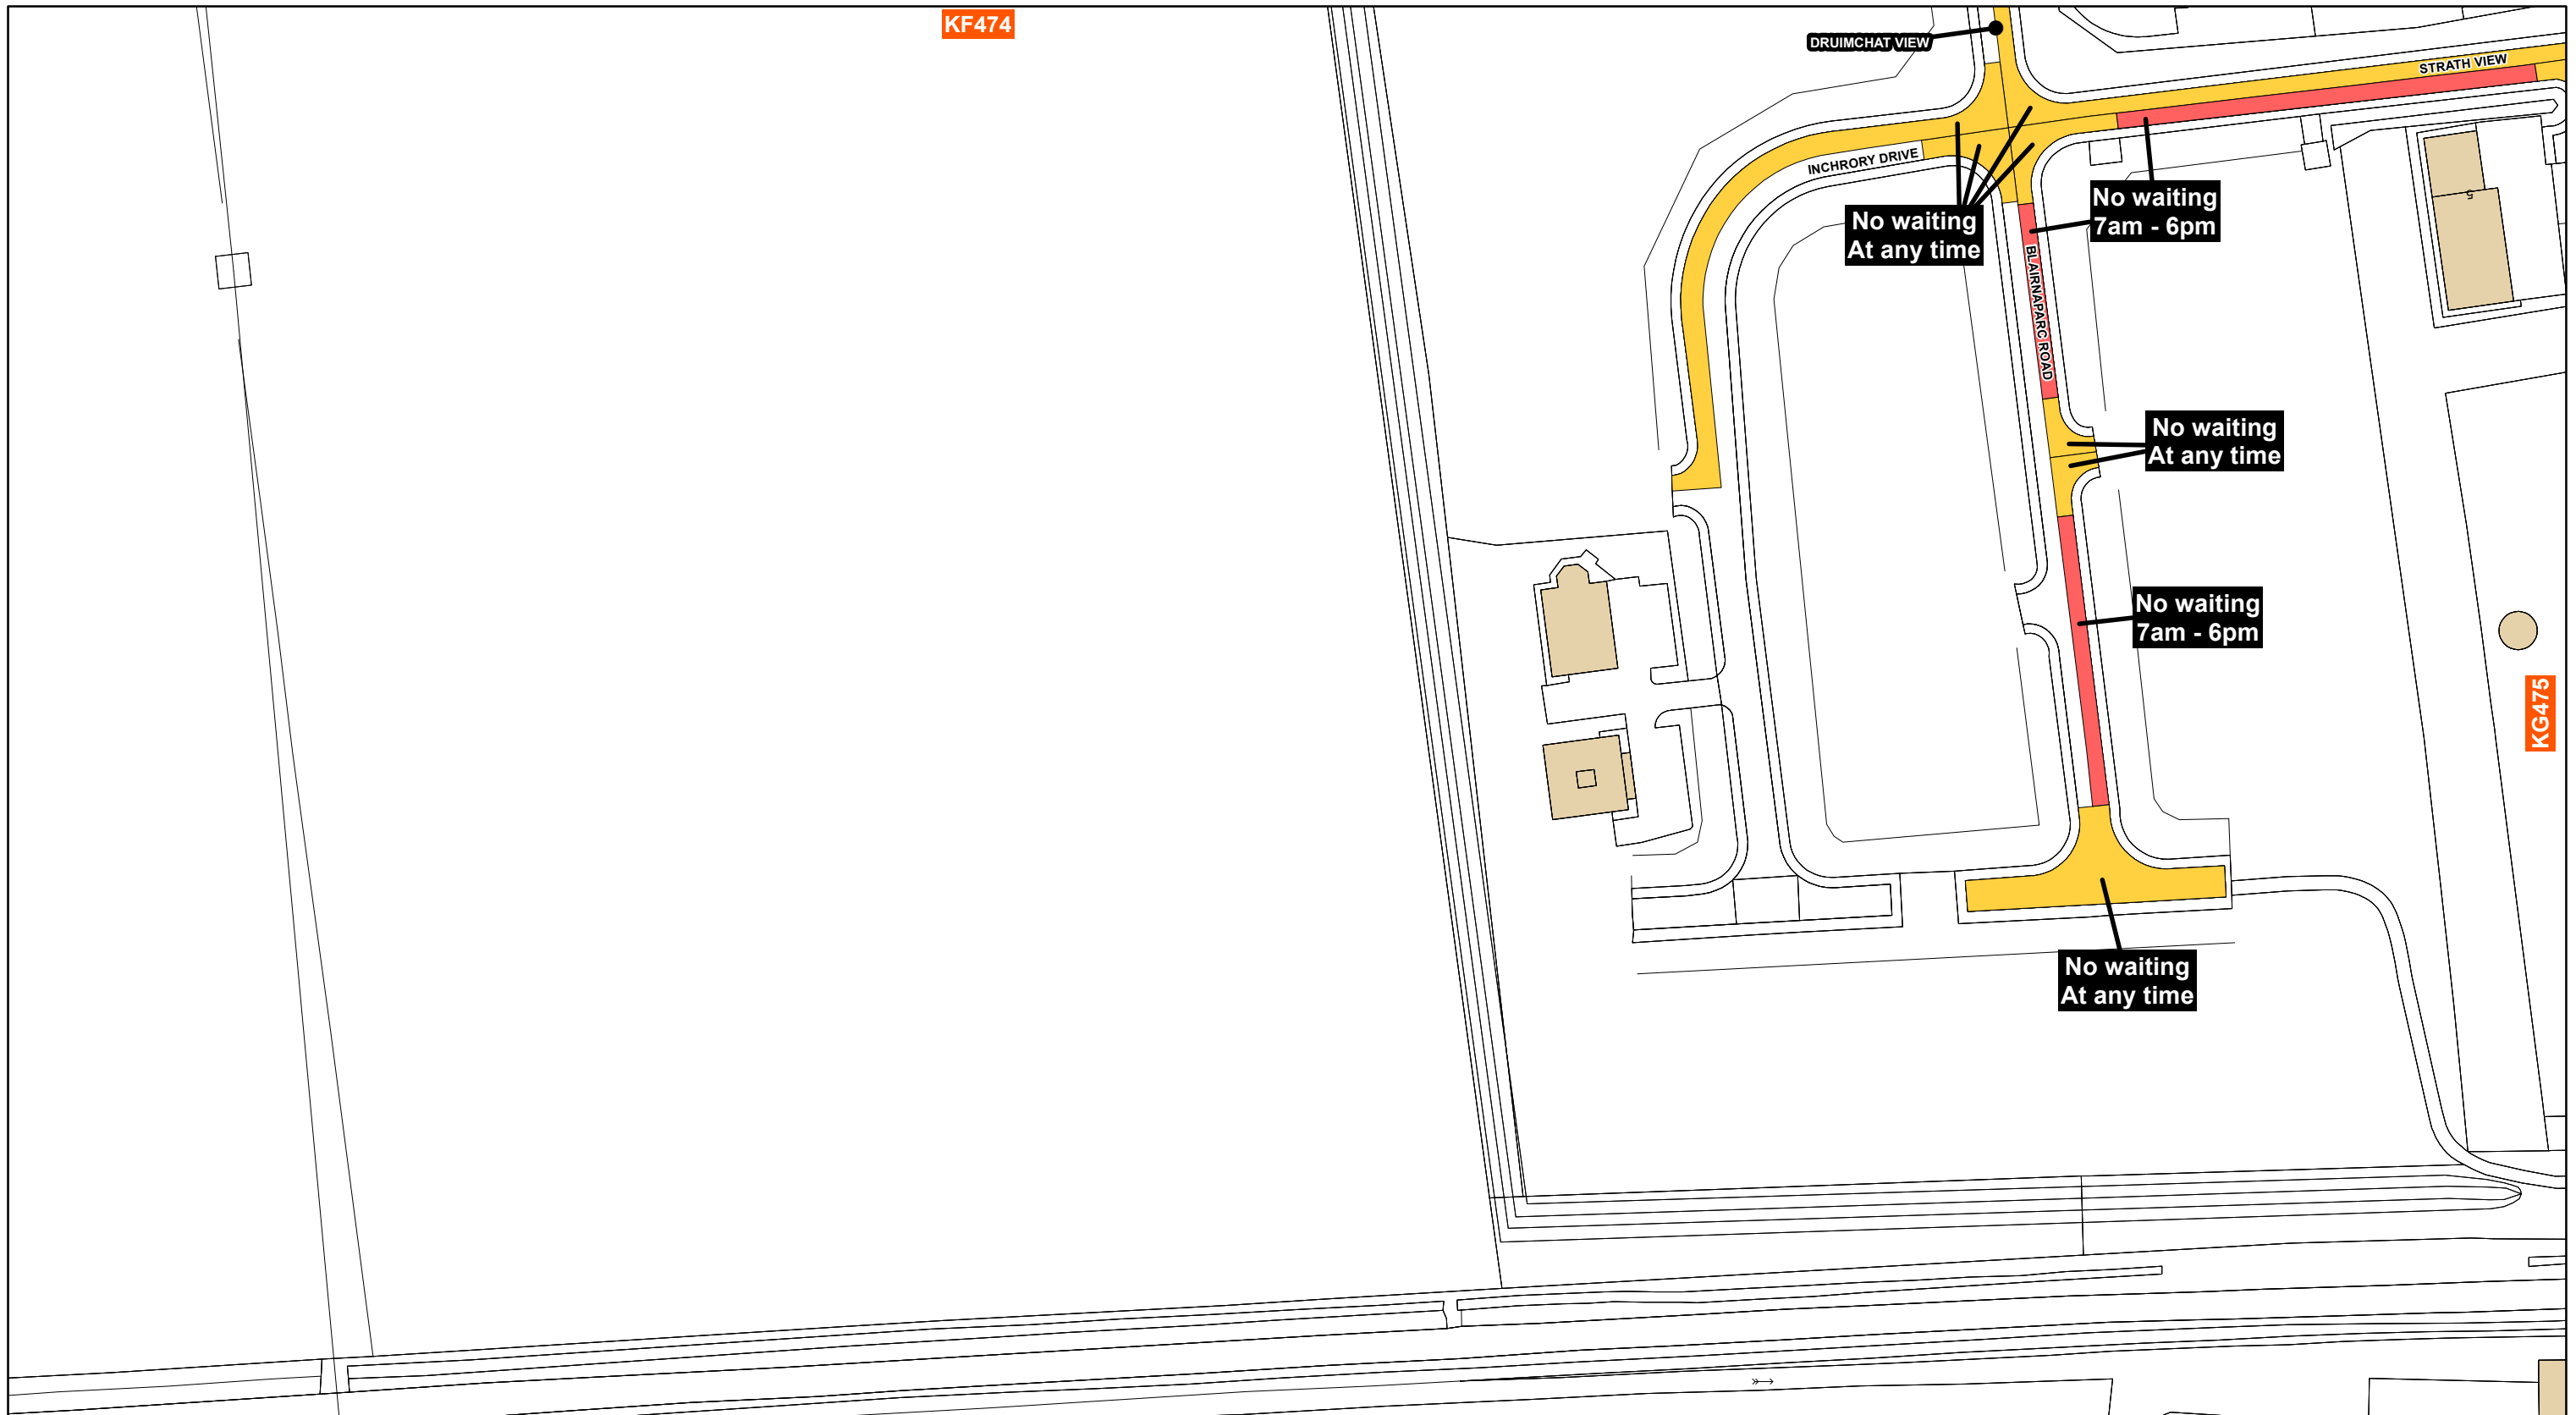

KF474

KG475

**THE HIGHLAND COUNCIL
(PROHIBITION AND RESTRICTION
OF WAITING AND LOADING AND
PARKING PLACES)
(DECriminalISED PARKING
ENFORCEMENT AND
CONSOLIDATION) ORDER 2018**

The Highland Council
Headquarters
Glenurquhart Rd
Inverness
IV35NX

Reproduced by permission of Ordnance Survey on behalf of HMSO
© Crown copyright and database right 2016. All rights reserved.
Ordnance Survey licence 100023369.
This plan has been produced specifically to supply an individual
with value added Local Authority information.
Unauthorised reproduction infringes Crown Copyright
and may lead to prosecution or Civil Proceed

Key

Shade	Restriction	Shade	Restriction	Shade	Restriction	Shade	Restriction
	No Waiting At Any Time		No Waiting At Any Time / No Loading		No Waiting At Any Time / No Loading At Any Time		No Waiting / No Loading
	No Waiting		Loading Restrictions		Taxi Ranks		Pay And Display
	Permit Holders Only		Limited Waiting		Miscellaneous Restrictions		Disabled Badge Holders Only
	No Stopping On Main Carriageway		No Stopping At Any time On Verge Or Footway		Zonal Restrictions (Excluding Pedestrian Zones)		Pedestrian Zones

SCALE
1:1,250

DATE
01/05/2018

MAP NUMBER
KF475